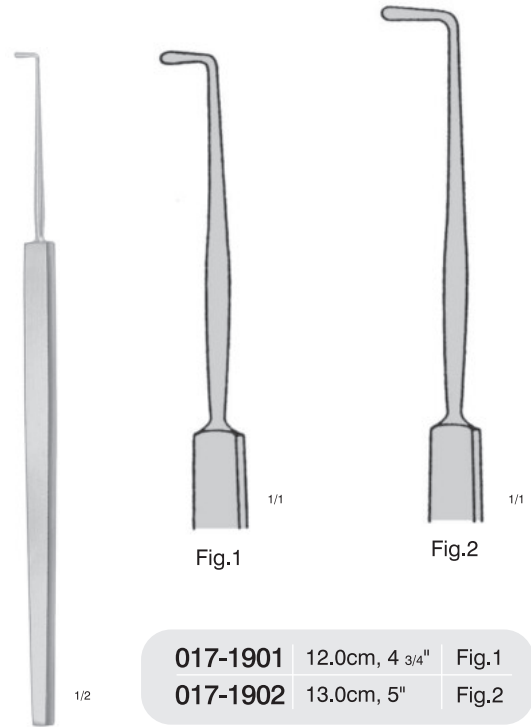

Ophthalmology Surgery

CASTROVIEJO

040-0101	15mm	Straight
040-0102	15mm	Straight with teflon
040-0111	15mm	Curved
040-0112	15mm	Curved with teflon

CASTROVIEJO

▶ 040-0201	20mm	Straight
040-0202	20mm	Straight with teflon
040-0211	20mm	Curved
040-0212	20mm	Curved with teflon
040-0203	20mm	Straight Scale division 0.5
040-0213	20mm	Curved Scale division 0.5

LW
GAUGE

▶ 040-0300	16.5cm, 6 1/2"
------------	----------------

Stainless Rulers

▶ 040-0401	15.0cm, 6"
▶ 040-0402	30.0cm, 12"
▶ 040-0403	50.0cm, 19"

GRAEFE (TYRELL)
Iris hooks

- ▶ 040-0501 12.0cm, 4 3/4" Sharp
- ▶ 040-0502 12.0cm, 4 3/4" Blunt

GRAEFE

- 017-1901 12.0cm, 4 3/4" Fig.1
- 017-1902 13.0cm, 5" Fig.2

- 016-0101 7.0cm, 2 3/4" Sharp
- 016-0201 7.0cm, 2 3/4" Blunt

- 016-0102 10.0cm, 4" Sharp
- 016-0202 10.0cm, 4" Blunt

HOLTZHEIMER
4 teeth

DESMARRES

▶ 040-1301	9.0cm, 3 1/2"	20mm
▶ 040-1302	9.0cm, 3 1/2"	25mm
▶ 040-1303	9.0cm, 3 1/2"	30mm

BERKE

▶ 040-1400	10.8cm, 4 1/4"
------------	----------------

1/2

BOWMAN
13.0cm, 5 1/8"
Silver

▶ 040-1500	SET	
	Flg	mm
▶ 040-1501	0000/000	0.4/0.6
▶ 040-1502	00/0	0.7/0.8
▶ 040-1503	1/2	0.9/1.1
▶ 040-1504	3/4	1.3/1.4
▶ 040-1505	5/6	1.5/1.6