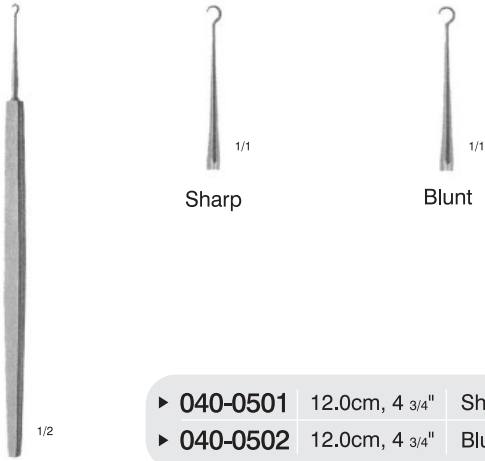

Ophthalmology Surgery

CASTROVIEJO

040-0101	15mm	Straight
040-0102	15mm	Straight with teflon
040-0111	15mm	Curved
040-0112	15mm	Curved with teflon

CASTROVIEJO

▶ 040-0201	20mm	Straight
040-0202	20mm	Straight with teflon
040-0211	20mm	Curved
040-0212	20mm	Curved with teflon
040-0203	20mm	Straight Scale division 0.5
040-0213	20mm	Curved Scale division 0.5

LW
GAUGE

▶ 040-0300	16.5cm, 6 1/2"
------------	----------------

Stainless Rulers

▶ 040-0401	15.0cm, 6"
▶ 040-0402	30.0cm, 12"
▶ 040-0403	50.0cm, 19"

GRAEFE (TYRELL)
Iris hooks

- ▶ 040-0501 12.0cm, 4 3/4" Sharp
- ▶ 040-0502 12.0cm, 4 3/4" Blunt

GRAEFE

- 017-1901 12.0cm, 4 3/4" Fig.1
- 017-1902 13.0cm, 5" Fig.2

- 016-0101 7.0cm, 2 3/4" Sharp
- 016-0201 7.0cm, 2 3/4" Blunt

- 016-0102 10.0cm, 4" Sharp
- 016-0202 10.0cm, 4" Blunt

HOLTZHEIMER
4 teeth

DESMARRES

▶ 040-1301	9.0cm, 3 1/2"	20mm
▶ 040-1302	9.0cm, 3 1/2"	25mm
▶ 040-1303	9.0cm, 3 1/2"	30mm

BERKE

▶ 040-1400	10.8cm, 4 1/4"
------------	----------------

1/2

BOWMAN
13.0cm, 5 1/8"
Silver

▶ 040-1500	SET	
	Flg	mm
▶ 040-1501	0000/000	0.4/0.6
▶ 040-1502	00/0	0.7/0.8
▶ 040-1503	1/2	0.9/1.1
▶ 040-1504	3/4	1.3/1.4
▶ 040-1505	5/6	1.5/1.6