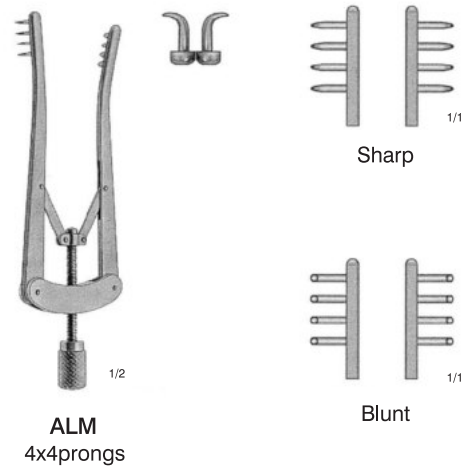

Ophthalmology Surgery

CASTROVIEJO

040-0101	15mm	Straight
040-0102	15mm	Straight with teflon
040-0111	15mm	Curved
040-0112	15mm	Curved with teflon

CASTROVIEJO

▶ 040-0201	20mm	Straight
040-0202	20mm	Straight with teflon
040-0211	20mm	Curved
040-0212	20mm	Curved with teflon
040-0203	20mm	Straight Scale division 0.5
040-0213	20mm	Curved Scale division 0.5

LW
GAUGE

▶ 040-0300	16.5cm, 6 1/2"
------------	----------------

Stainless Rulers

▶ 040-0401	15.0cm, 6"
▶ 040-0402	30.0cm, 12"
▶ 040-0403	50.0cm, 19"

GRAEFE (TYRELL)
Iris hooks

- ▶ 040-0501 12.0cm, 4 3/4" Sharp
- ▶ 040-0502 12.0cm, 4 3/4" Blunt

GRAEFE

- 017-1901 12.0cm, 4 3/4" Fig.1
- 017-1902 13.0cm, 5" Fig.2

- 016-0101 7.0cm, 2 3/4" Sharp
- 016-0201 7.0cm, 2 3/4" Blunt

- 016-0102 10.0cm, 4" Sharp
- 016-0202 10.0cm, 4" Blunt

HOLTZHEIMER
4 teeth

DESMARRES

▶ 040-1301	9.0cm, 3 1/2"	20mm
▶ 040-1302	9.0cm, 3 1/2"	25mm
▶ 040-1303	9.0cm, 3 1/2"	30mm

BERKE

▶ 040-1400	10.8cm, 4 1/4"
------------	----------------

1/2

BOWMAN
13.0cm, 5 1/8"
Silver

▶ 040-1500	SET	
	Flg	mm
▶ 040-1501	0000/000	0.4/0.6
▶ 040-1502	00/0	0.7/0.8
▶ 040-1503	1/2	0.9/1.1
▶ 040-1504	3/4	1.3/1.4
▶ 040-1505	5/6	1.5/1.6